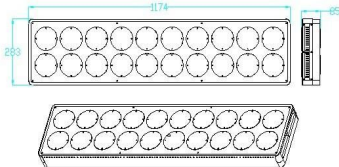

Apollo 20 240*3W LED Aquarium Light

Product name: 240x3W LED Aquarium Light

Model: CDL-A-Apollo 20

LED Quantity: 240pcs

LED Type: 3W Single Trips

Size: 1174*283*85mm

N. W. : 13.55Kg

Certificate: CE ROHS FCC

★ Size	1174*283*85mm	★ Power	720W
★ Input Voltage	AC85~264V	★ White	360W
★ Output Voltage	DC32~45V	★ Blue	360W
★ Lifespan	50000h	★ Input current	3.07~6.45A
★ Working Environment	45%~90%RH -20~40℃	★ LED Quantity	240pcs
★ Working Frequency	50~60Hz	★ LED Type	3W
★ PF	0.984~0.999	★ Color	White/Blue
★ N. W.	13.55Kg	★ Lumens	19200lm
★ Inner box		★ G. W.	15Kg/1pcs